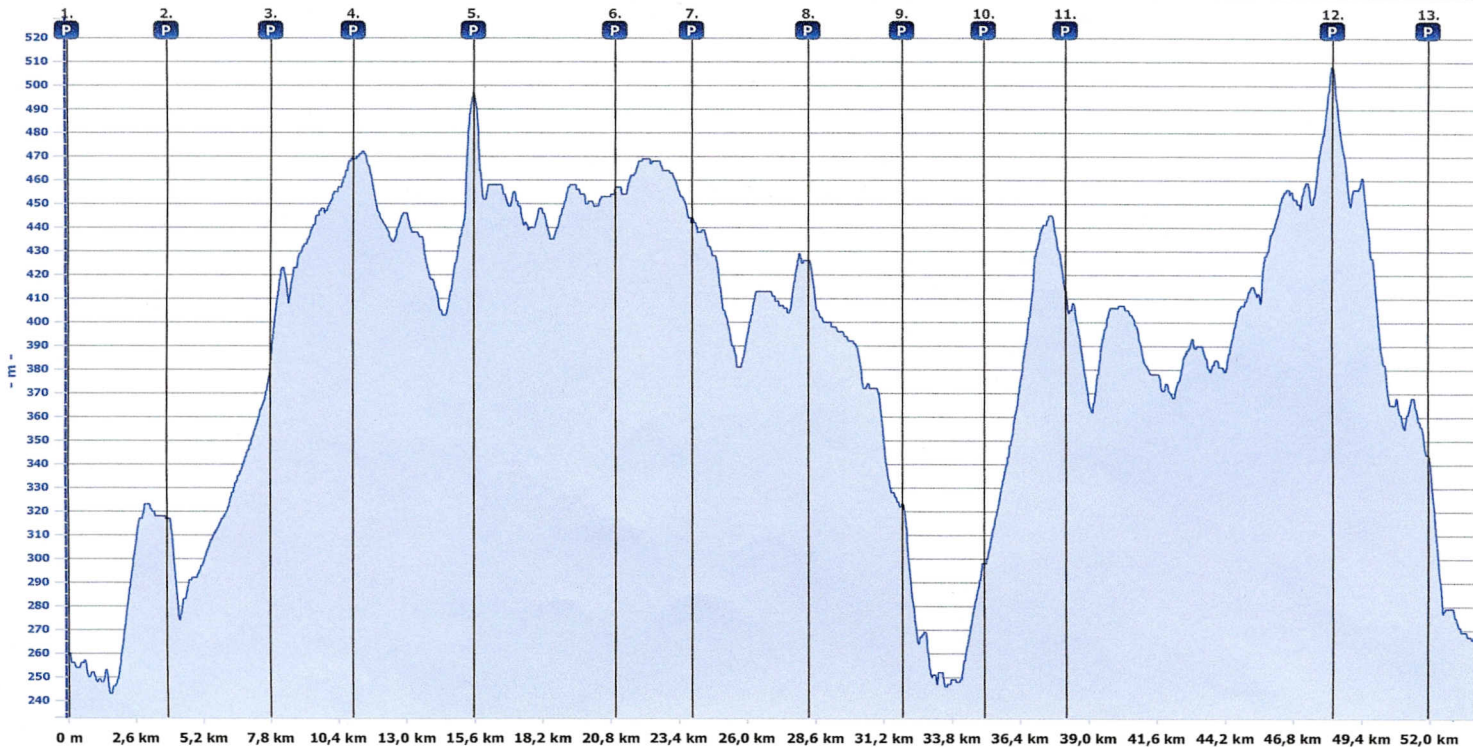

Appliance / bike: ROX 9.0 / Bike 1
 Name: Nižborský Freecoolin

— Altitude
 — Speed
 — Heart rate
 — Temperature
 — Inclination
 — Rise rate
— Average altitude
 — Average speed
 — Average heart rate
 — Average temperature
 — Average inclination
 — Average rise rate